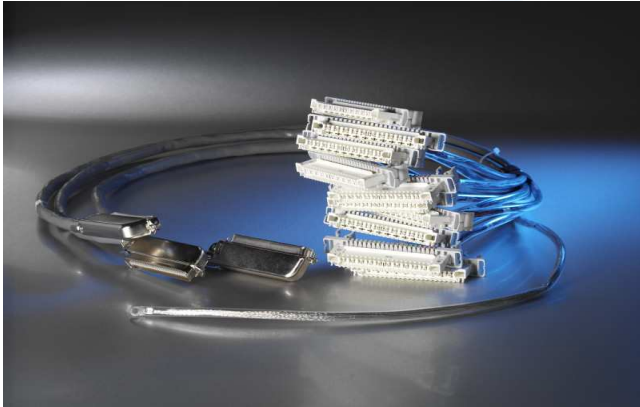

StreetCabinet Pre-fab HuaWei cabling "B-Bekabeling"

Product Description

- ✗ xDSL pre-fab cable set "B-bekabeling" for HuaWei DSLAM
- ✗ Fully tested and labelled
- ✗ Connectorized with 10xLSA-NT 10 lines and 3x RJ21-64pos
- ✗ 2 lengths available for KPN's ALL-IP program
- ✗ Lengths further or request clients
- ✗ Same xDSL pre-fab cable set principal available for Alcatellucent DSLAM

Features

- ✗ xDSL streetcabinet interface
- ✗ Applicable as pre-fab for onsite installation
- ✗ Extra long grounding cable added
- ✗ Standard interfaces

Applications

- ✗ DSL link from Equipment to MDF
- ✗ Streetcabinet of site pre-fab cable